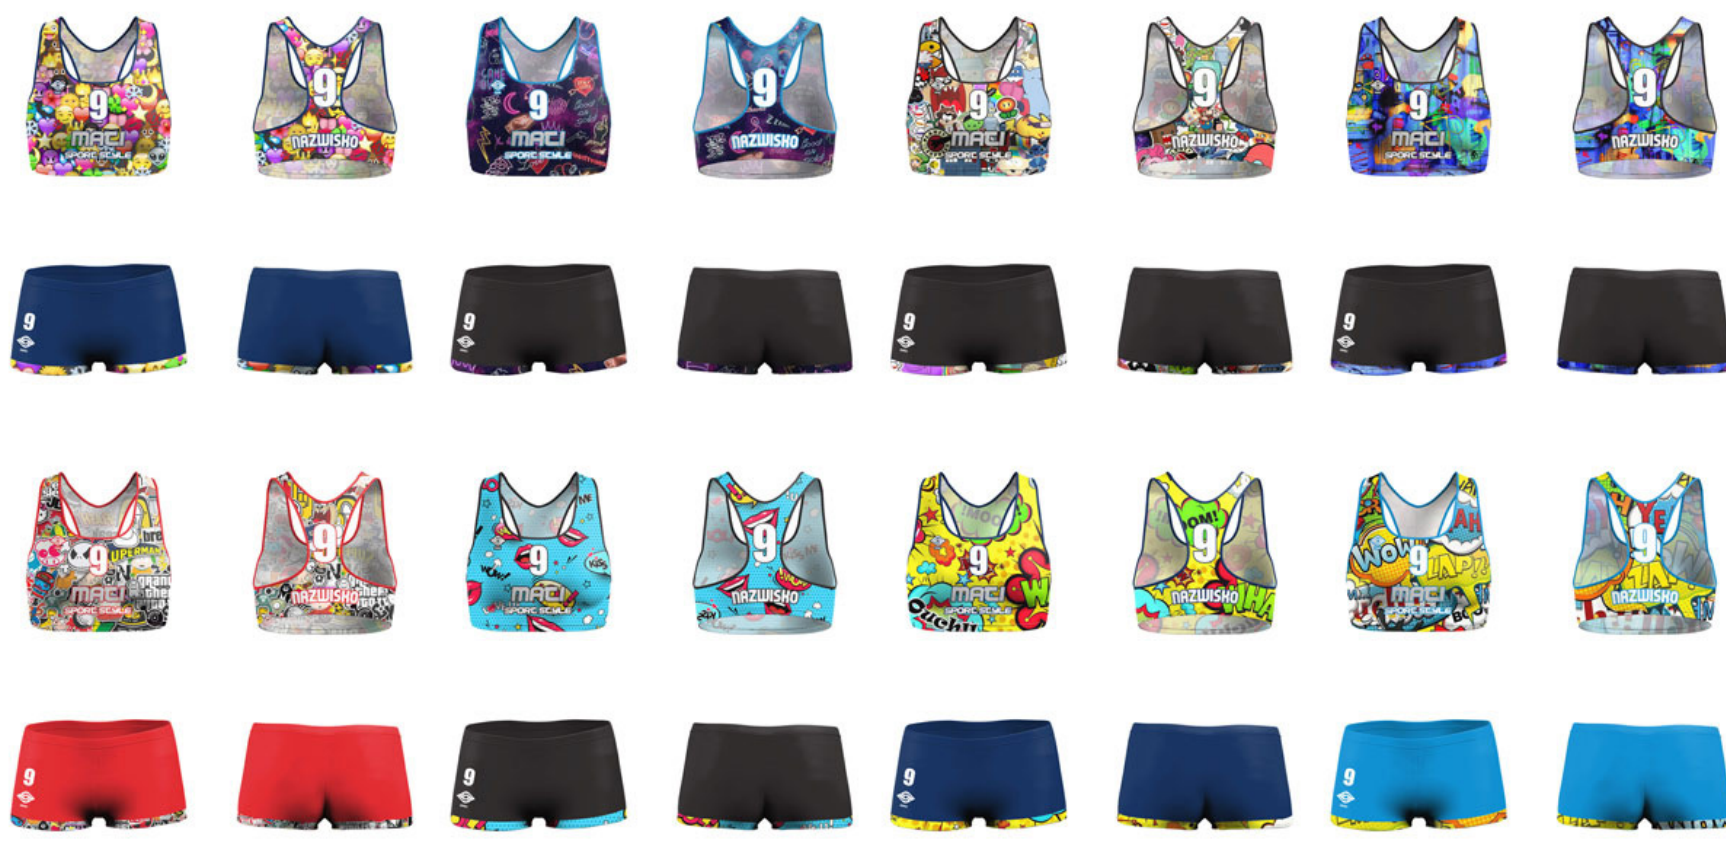

ART 06-13 BEACH LADY

LIMA BEACH LADY